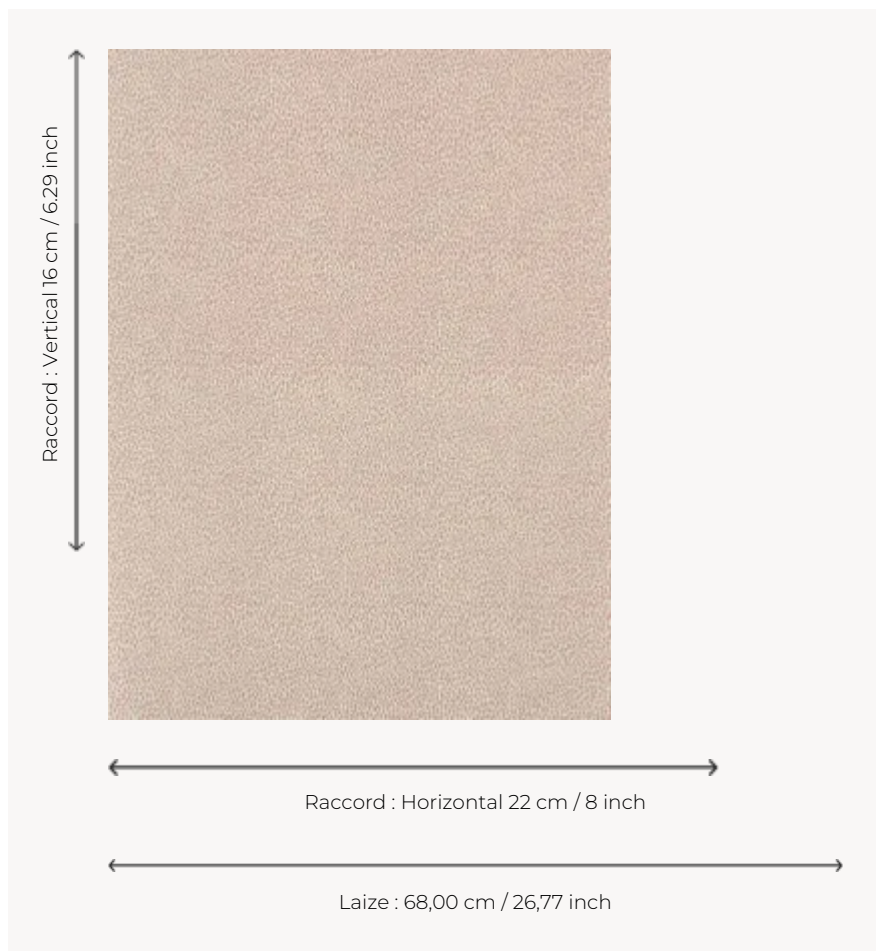

LP108002 PLUMETTES

This all-over design consists of small stylized motifs that perfectly match the major designs of the collection. PLUMETTE is also reproduced in printed fabric under the reference L4172. Screen printing by hand.

LP108002 - Rose

Le manach

TYPE	Small width printed wallpapers
SALES UNIT	Available per roll of 4,10 mts
BACKING	PAPER
COMPOSITION	-
WIDTH	68 cm / 26,77 inch
REPEAT	H: 22 cm - 8,00 inch V: 16 cm - 6,29 inch Straight repeat
WEIGHT	175 gr / m ²
CARE	
TRIMMING	Trimmed
HANGING/REMOVING	Paste the paper Wet removable
CERTIFICATIONS	EUROCLASS B-s1,d0 ASTM E84 Class A
INFORMATION	Soaking time before hanging: maximum 2 minutes.
BOOK	L9979PPLM01

7 Colors

LP108001
Sable

LP108002
Rose

LP108003
Verveine

LP108004
Céladon

LP108005
Bleu

LP108006
Rouge

LP108007
Moutarde