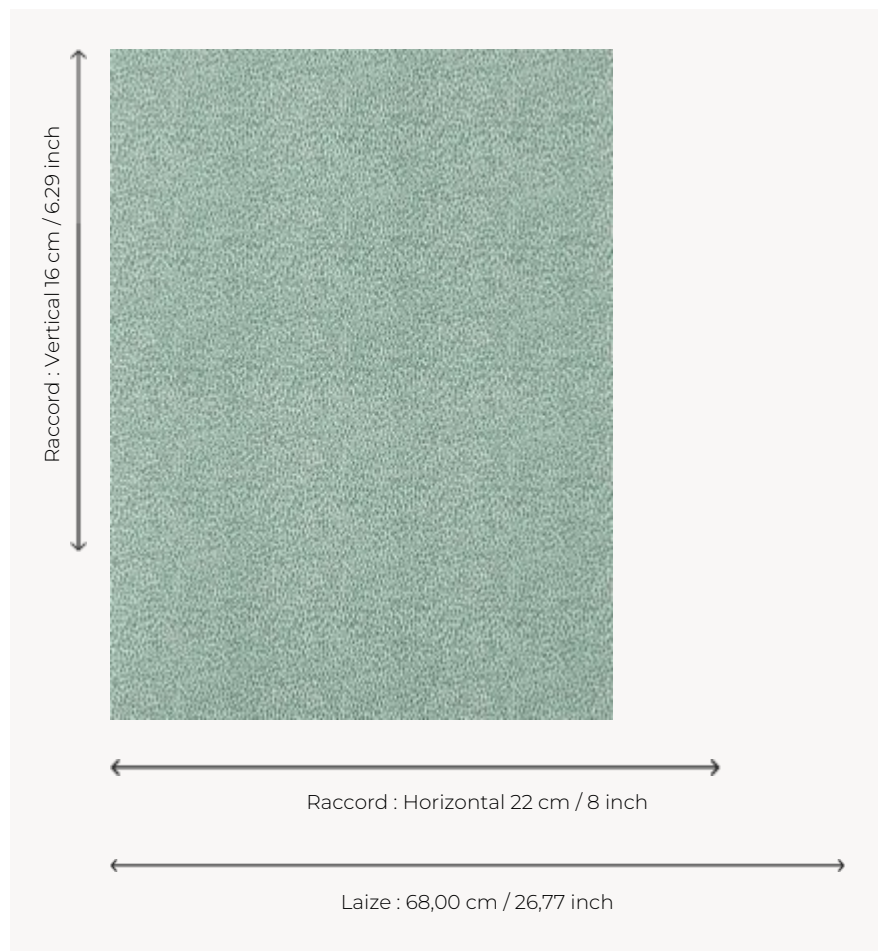

LP108004 PLUMETTES

This all-over design consists of small stylized motifs that perfectly match the major designs of the collection. PLUMETTE is also reproduced in printed fabric under the reference L4172. Screen printing by hand.

LP108004 - Céladon

Le manach

TYPE	Small width printed wallpapers
SALES UNIT	Available per roll of 4,10 mts
BACKING	PAPER
COMPOSITION	-
WIDTH	68 cm / 26,77 inch
REPEAT	H: 22 cm - 8,00 inch V: 16 cm - 6,29 inch Straight repeat
WEIGHT	175 gr / m ²
CARE	
TRIMMING	Trimmed
HANGING/REMOVING	Paste the paper Wet removable
CERTIFICATIONS	EUROCLASS B-s1,d0 ASTM E84 Class A
INFORMATION	Soaking time before hanging: maximum 2 minutes.
BOOK	L9979PPLM01

7 Colors

LP108001
Sable

LP108002
Rose

LP108003
Verveine

LP108004
Céladon

LP108005
Bleu

LP108006
Rouge

LP108007
Moutarde