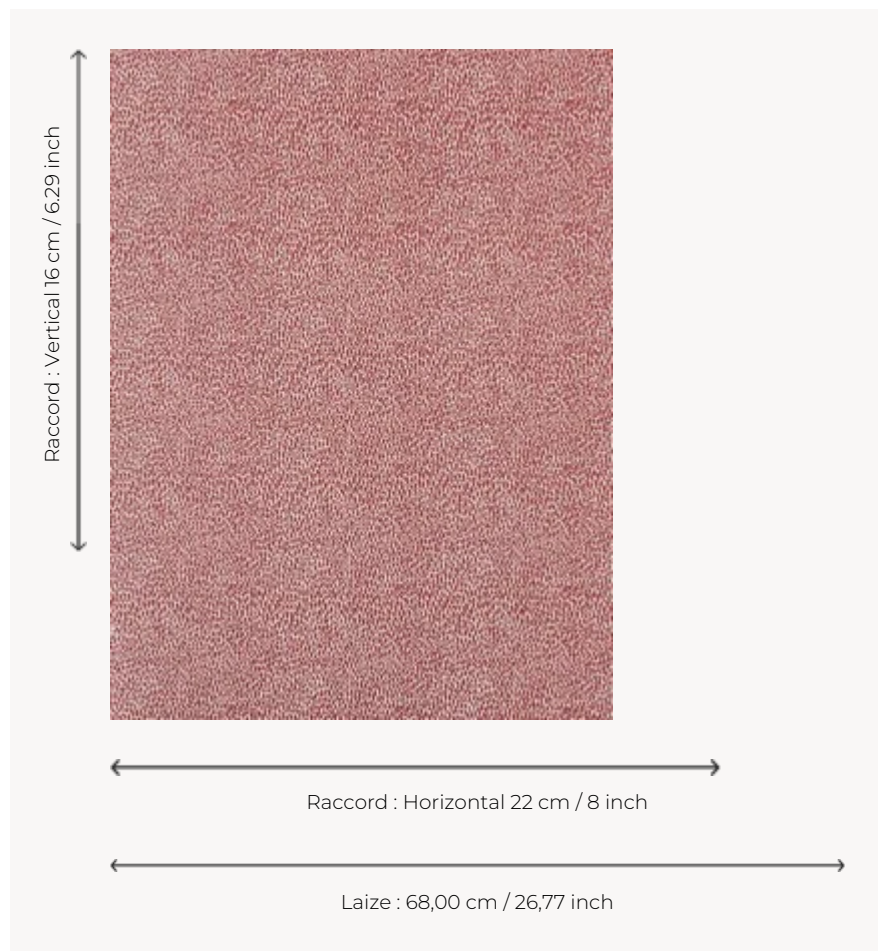

# LP108006 PLUMETTES

This all-over design consists of small stylized motifs that perfectly match the major designs of the collection. PLUMETTE is also reproduced in printed fabric under the reference L4172. Screen printing by hand.

## LP108006 - Rouge

## Le manach

<b>TYPE</b>	Small width printed wallpapers
<b>SALES UNIT</b>	Available per roll of 4,10 mts
<b>BACKING</b>	PAPER
<b>COMPOSITION</b>	-
<b>WIDTH</b>	68 cm / 26,77 inch
<b>REPEAT</b>	H: 22 cm - 8,00 inch V: 16 cm - 6,29 inch Straight repeat
<b>WEIGHT</b>	175 gr / m <sup>2</sup>
<b>CARE</b>	
<b>TRIMMING</b>	Trimmed
<b>HANGING/REMOVING</b>	Paste the paper Wet removable
<b>CERTIFICATIONS</b>	EUROCLASS B-s1,d0 ASTM E84 Class A
<b>INFORMATION</b>	Soaking time before hanging: maximum 2 minutes.
<b>BOOK</b>	L9979PPLM01

## 7 Colors

LP108001  
Sable

LP108002  
Rose

LP108003  
Verveine

LP108004  
Céladon

LP108005  
Bleu

LP108006  
Rouge

LP108007  
Moutarde