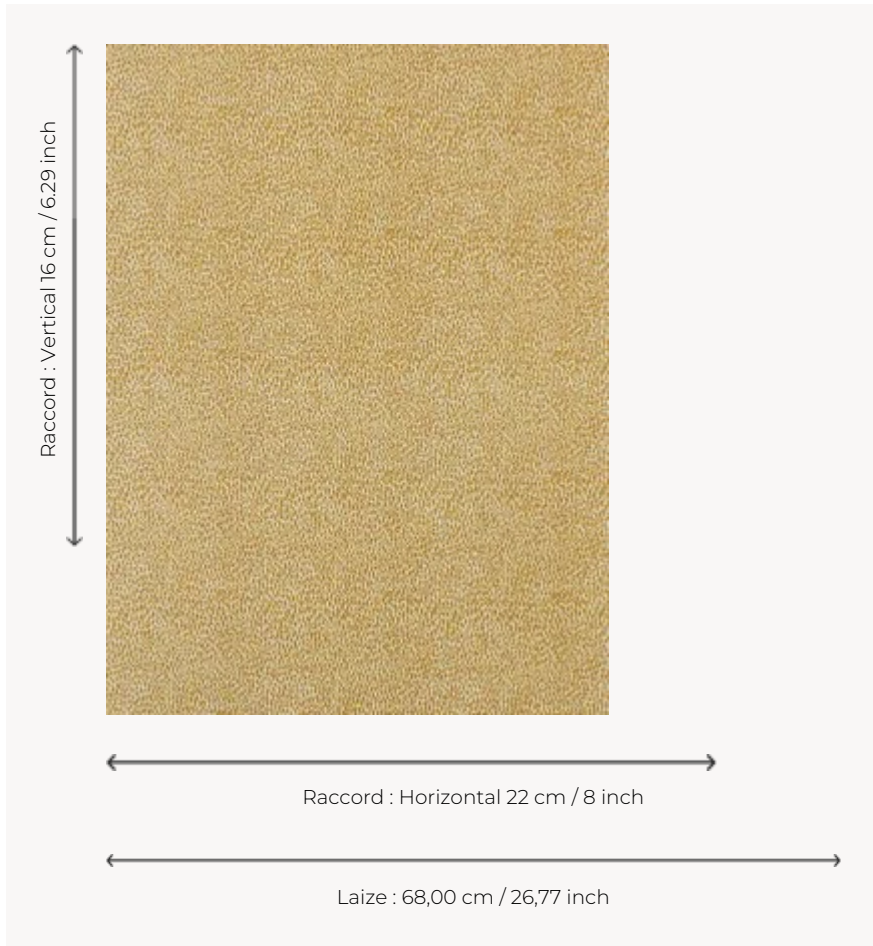

LP108007 PLUMETTES

This all-over design consists of small stylized motifs that perfectly match the major designs of the collection. PLUMETTE is also reproduced in printed fabric under the reference L4172. Screen printing by hand.

LP108007 - Moutarde

Le manach

TYPE	Small width printed wallpapers
SALES UNIT	Available per roll of 4,10 mts
BACKING	PAPER
COMPOSITION	-
WIDTH	68 cm / 26,77 inch
REPEAT	H: 22 cm - 8,00 inch V: 16 cm - 6,29 inch Straight repeat
WEIGHT	175 gr / m ²
CARE	
TRIMMING	Trimmed
HANGING/REMOVING	Paste the paper Wet removable
CERTIFICATIONS	EUROCLASS B-s1,d0 ASTM E84 Class A
INFORMATION	Soaking time before hanging: maximum 2 minutes.
BOOK	L9979PPLM01

7 Colors

LP108001
Sable

LP108002
Rose

LP108003
Verveine

LP108004
Céladon

LP108005
Bleu

LP108006
Rouge

LP108007
Moutarde