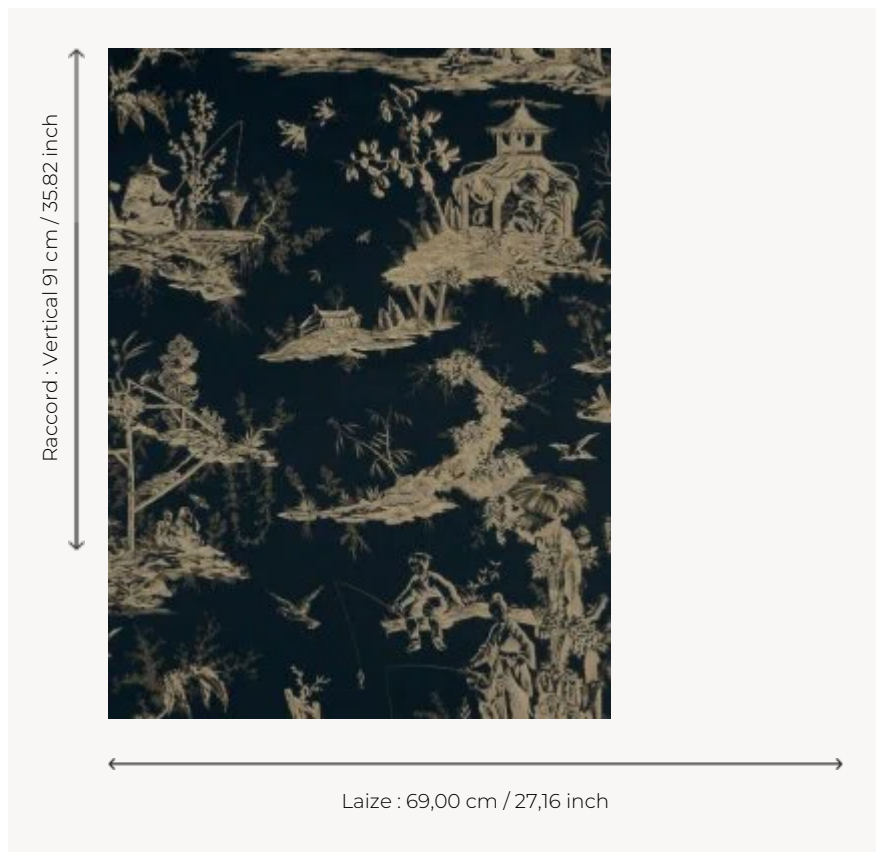

## W4515A07 WALLPAPER KANAWA

Toile de Jouy representing pavilions and fishing scenes. Wallpaper hand-printed in a frame.  
Untrimmed.

### Boussac

<b>TYPE</b>	Small width printed wallpapers
<b>SALES UNIT</b>	Available per roll of 4,57 mts
<b>BACKING</b>	PAPER
<b>COMPOSITION</b>	-
<b>WIDTH</b>	69 cm / 27,16 inch
<b>REPEAT</b>	V: 91 cm - 35,82 inch Straight repeat
<b>WEIGHT</b>	187 gr / m <sup>2</sup>
<b>CARE</b>	
<b>TRIMMING</b>	Not trimmed
<b>HANGING/REMOVING</b>	Paste the paper Wet removable
<b>CERTIFICATIONS</b>	EUROCLASS B-s1,d0 ASTM E84 Class A
<b>NOTES</b>	Hand screen printed
<b>INFORMATION</b>	Soaking time before hanging: maximum 2 minutes. Use the trim & join marks during installation. Double-cut installation.

## 8 Colors

W4515A07  
Black ivory

W4515A08  
Icy white

W4515A09  
Black white

W4515A11  
Platinum

W4515B07  
Black ivory

W4515B08  
Icy white

W4515B09  
Black white