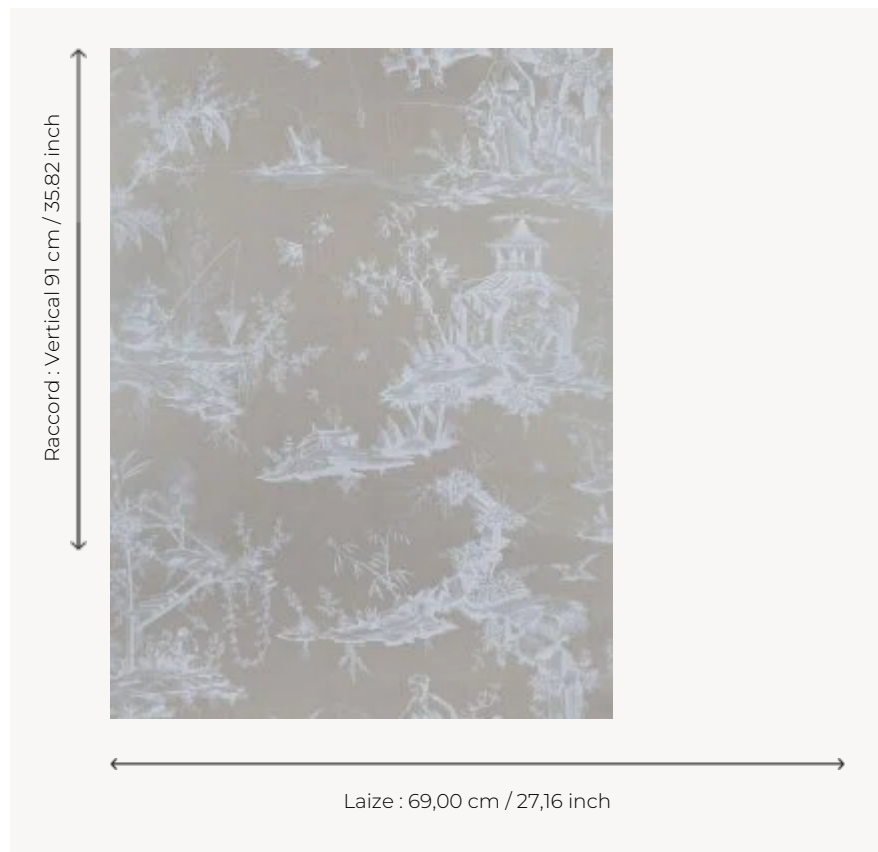

W4515A08 WALLPAPER KANAWA

Toile de Jouy representing pavilions and fishing scenes. Wallpaper hand-printed in a frame.
Untrimmed.

W4515A08 - Icy white

Boussac

TYPE	Small width printed wallpapers
SALES UNIT	Available per roll of 4,57 mts
BACKING	PAPER
COMPOSITION	-
WIDTH	69 cm / 27,16 inch
REPEAT	V: 91 cm - 35,82 inch Straight repeat
WEIGHT	187 gr / m ²
CARE	
TRIMMING	Not trimmed
HANGING/REMOVING	Paste the paper Wet removable
CERTIFICATIONS	EUROCLASS B-s1,d0 ASTM E84 Class A
NOTES	Hand screen printed
INFORMATION	Soaking time before hanging: maximum 2 minutes. Use the trim & join marks during installation. Double-cut installation.

8 Colors

W4515A07
Black ivory

W4515A08
Icy white

W4515A09
Black white

W4515A11
Platinum

W4515B07
Black ivory

W4515B08
Icy white

W4515B09
Black white