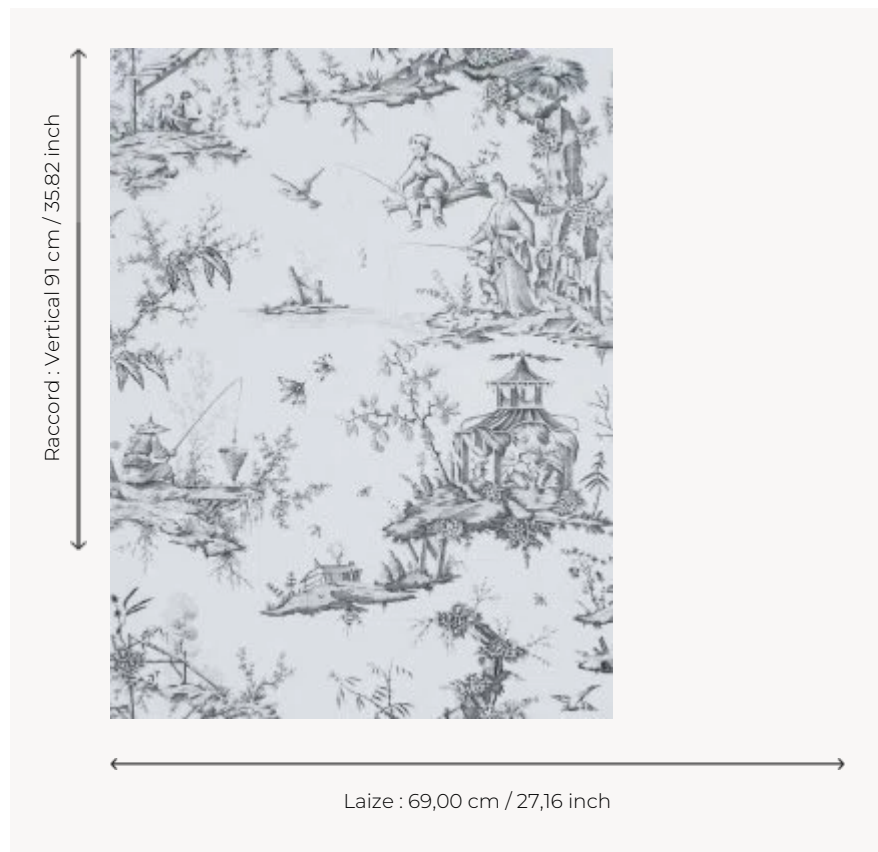

W4515A09 WALLPAPER KANAWA

Toile de Jouy representing pavilions and fishing scenes. Wallpaper hand-printed in a frame.
Untrimmed.

W4515A09 - Black white

Boussac

TYPE	Small width printed wallpapers
SALES UNIT	Available per roll of 4,57 mts
BACKING	PAPER
COMPOSITION	-
WIDTH	69 cm / 27,16 inch
REPEAT	V: 91 cm - 35,82 inch Straight repeat
WEIGHT	187 gr / m ²
CARE	
TRIMMING	Not trimmed
HANGING/REMOVING	Paste the paper Wet removable
CERTIFICATIONS	EUROCLASS B-s1,d0 ASTM E84 Class A
NOTES	Hand screen printed
INFORMATION	Soaking time before hanging: maximum 2 minutes. Use the trim & join marks during installation. Double-cut installation.

8 Colors

W4515A07
Black ivory

W4515A08
Icy white

W4515A09
Black white

W4515A11
Platinum

W4515B07
Black ivory

W4515B08
Icy white

W4515B09
Black white