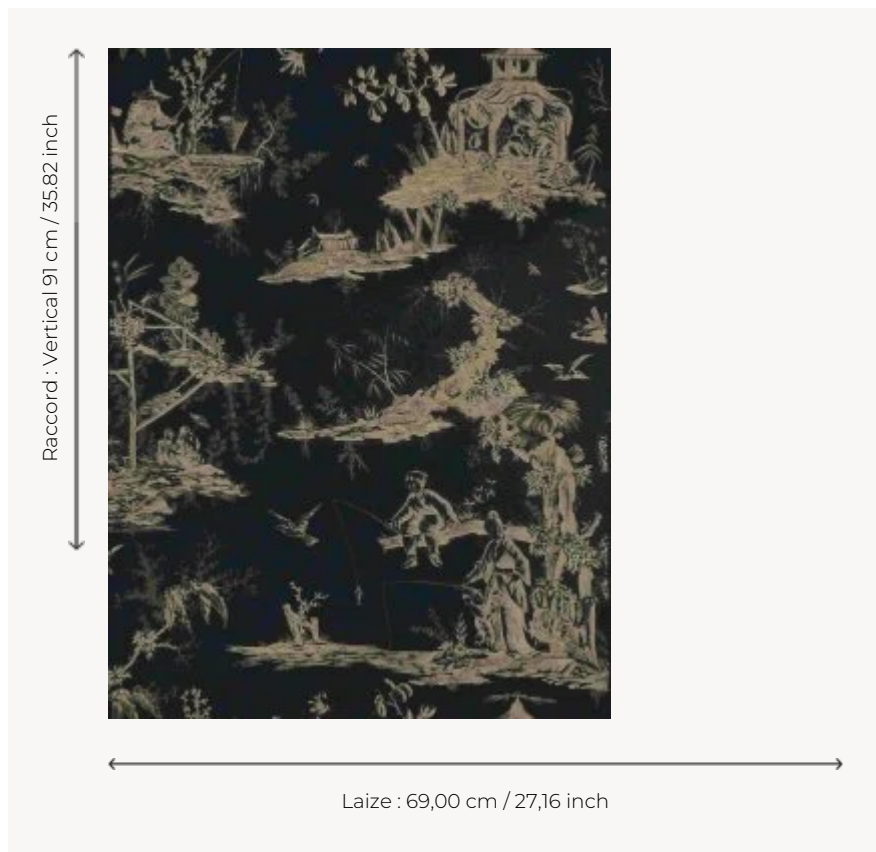

W4515B07 WALLPAPER KANAWA

Toile de Jouy representing pavilions and fishing scenes. Wallpaper hand-printed in a frame.
Untrimmed.

W4515B07 - Black ivory

Boussac

TYPE	Small width printed wallpapers
SALES UNIT	Available per roll of 4,57 mts
BACKING	PAPER
COMPOSITION	-
WIDTH	69 cm / 27,16 inch
REPEAT	V: 91 cm - 35,82 inch Straight repeat
WEIGHT	187 gr / m ²
CARE	
TRIMMING	Not trimmed
HANGING/REMOVING	Paste the paper Wet removable
CERTIFICATIONS	EUROCLASS B-s1,d0 ASTM E84 Class A
NOTES	Hand screen printed
INFORMATION	Soaking time before hanging: maximum 2 minutes. Use the trim & join marks during installation. Double-cut installation.

8 Colors

W4515A07
Black ivory

W4515A08
Icy white

W4515A09
Black white

W4515A11
Platinum

W4515B07
Black ivory

W4515B08
Icy white

W4515B09
Black white