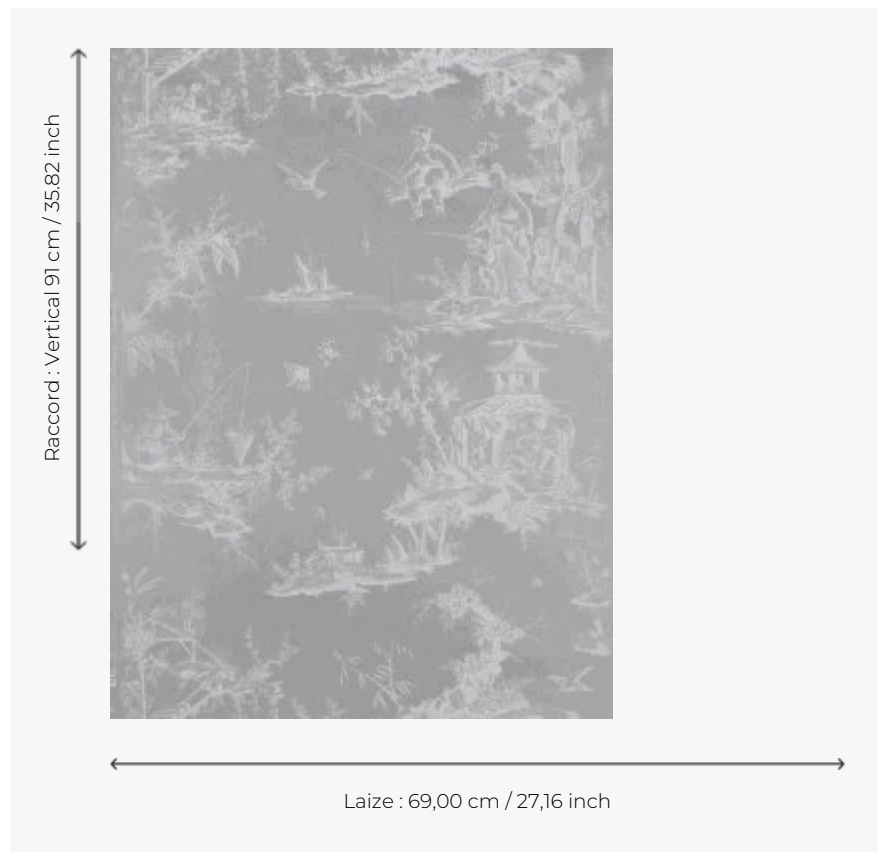

W4515B08 WALLPAPER KANAWA

Toile de Jouy representing pavilions and fishing scenes. Wallpaper hand-printed in a frame.
Untrimmed.

W4515B08 - Icy white

Boussac

TYPE	Small width printed wallpapers
SALES UNIT	Available per roll of 4,57 mts
BACKING	PAPER
COMPOSITION	-
WIDTH	69 cm / 27,16 inch
REPEAT	V: 91 cm - 35,82 inch Straight repeat
WEIGHT	187 gr / m ²
CARE	
TRIMMING	Not trimmed
HANGING/REMOVING	Paste the paper Wet removable
CERTIFICATIONS	EUROCLASS B-s1,d0 ASTM E84 Class A
NOTES	Hand screen printed
INFORMATION	Soaking time before hanging: maximum 2 minutes. Use the trim & join marks during installation. Double-cut installation.

8 Colors

W4515A07
Black ivory

W4515A08
Icy white

W4515A09
Black white

W4515A11
Platinum

W4515B07
Black ivory

W4515B08
Icy white

W4515B09
Black white