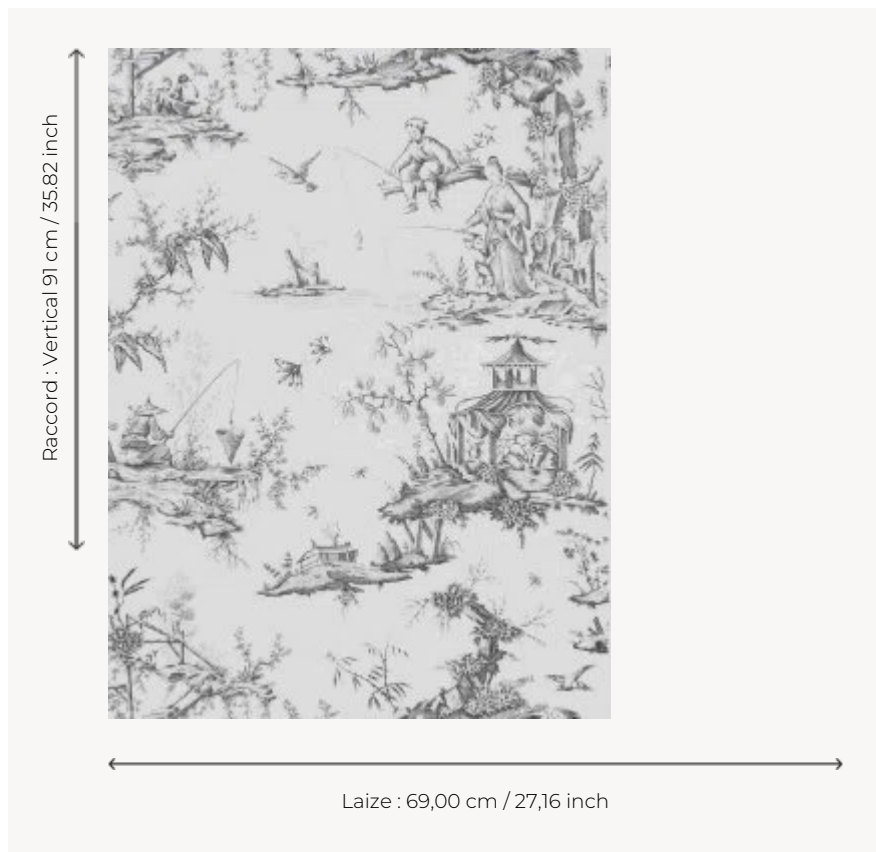

## W4515B09 WALLPAPER KANAWA

Toile de Jouy representing pavilions and fishing scenes. Wallpaper hand-printed in a frame.  
Untrimmed.

### Boussac

<b>TYPE</b>	Small width printed wallpapers
<b>SALES UNIT</b>	Available per roll of 4,57 mts
<b>BACKING</b>	PAPER
<b>COMPOSITION</b>	-
<b>WIDTH</b>	69 cm / 27,16 inch
<b>REPEAT</b>	V: 91 cm - 35,82 inch Straight repeat
<b>WEIGHT</b>	187 gr / m <sup>2</sup>
<b>CARE</b>	
<b>TRIMMING</b>	Not trimmed
<b>HANGING/REMOVING</b>	Paste the paper Wet removable
<b>CERTIFICATIONS</b>	EUROCLASS B-s1,d0 ASTM E84 Class A
<b>NOTES</b>	Hand screen printed
<b>INFORMATION</b>	Soaking time before hanging: maximum 2 minutes. Use the trim & join marks during installation. Double-cut installation.