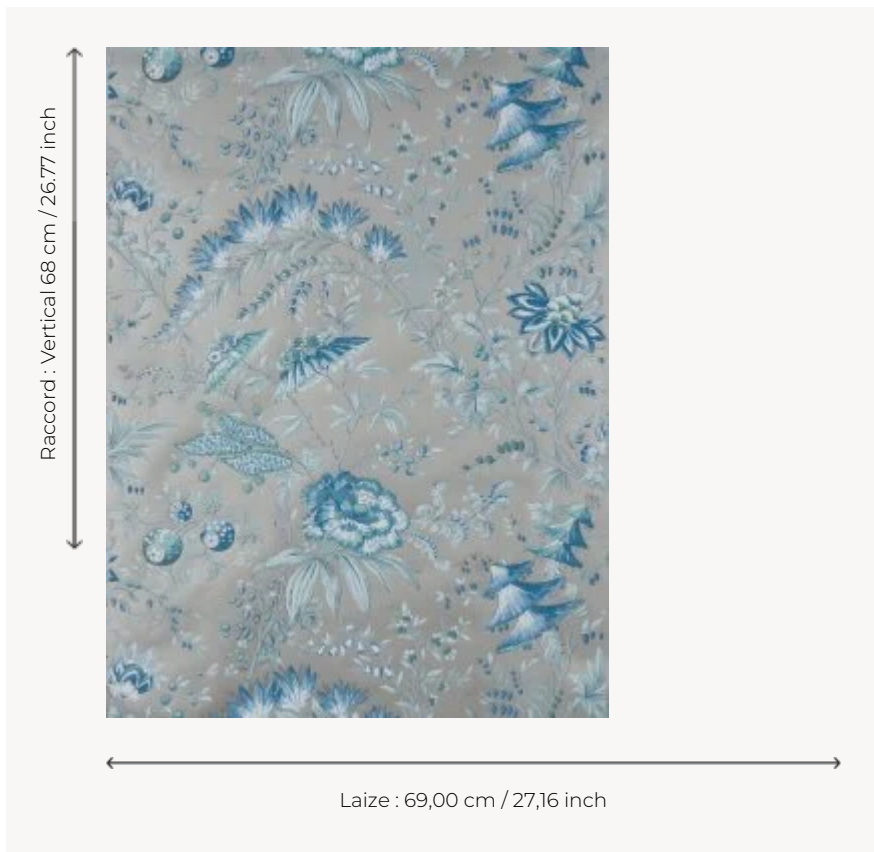

W4697004 WALLPAPER TARANTELE

Fantastic floral composition inspired by Chinese fineness and delicacy.

W4697004 - Platinum blue

Boussac

TYPE	Small width printed wallpapers
SALES UNIT	Available per roll of 4,57 mts
BACKING	PAPER
COMPOSITION	-
WIDTH	69 cm / 27,16 inch
REPEAT	V: 68 cm - 26,77 inch Half drop repeat
WEIGHT	187 gr / m ²
CARE	
TRIMMING	Not trimmed
HANGING/REMOVING	Paste the paper Wet removable
CERTIFICATIONS	EUROCLASS B-s1,d0 ASTM E84 Class A
NOTES	Hand screen printed
INFORMATION	Soaking time before hanging: maximum 2 minutes. Use the trim & join marks during installation. Double-cut installation.

2 Colors

W4697003

Marie-
antoinette

W4697004

Platinum blue