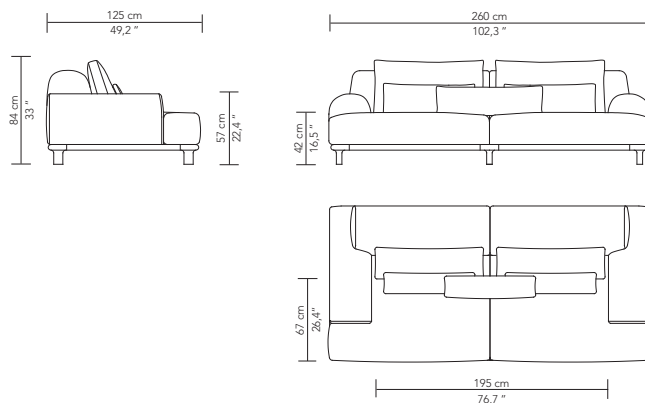

FABRIC QUANTITY

22.1 yds

For 3 decor cushions : 2.7 yds

Minimum width 1.49 yds